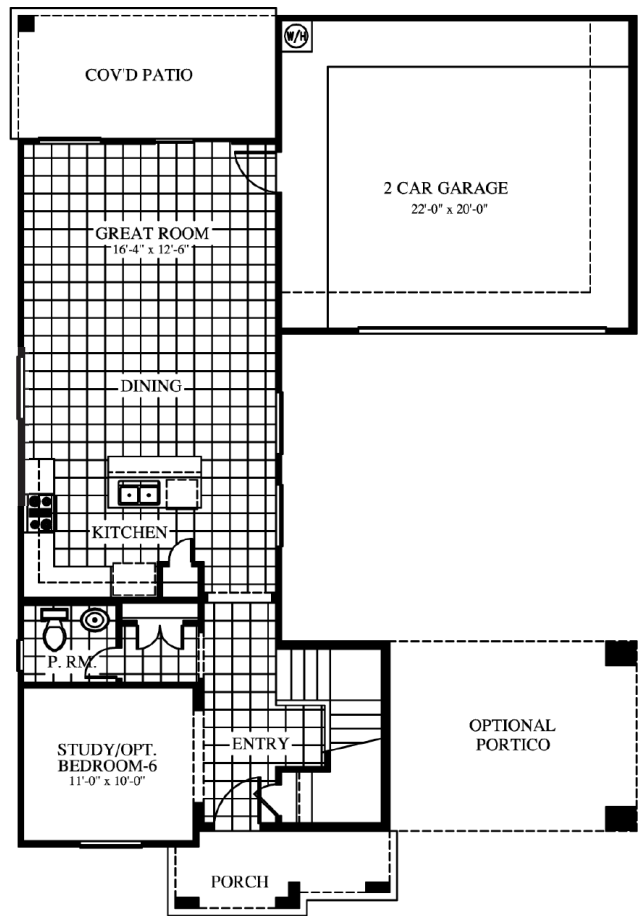

SIGNATURE SERIES
PROVENCE
2,151 SQ. FT.

ELEVATION A

ELEVATION B

ELEVATION C

Exterior stone is optional.

www.CareFreeHomesTexas.com

In a continuing effort to improve our product, CareFree Homes reserves the right to make changes or modifications to floor plans, specifications, materials, features and colors without notice. Window styles, availability, sizes and locations as well as ceiling heights and vaults and livable square footage will vary with choice of exterior elevations. All floor plans and lot square footages are approximate only. Total plan square footage calculations are from the outside of exterior walls and include interior partition walls. Optional features may be included at additional costs and are subject to construction cutoff dates. Lot premiums and HOA fees may apply. All maps, plans, landscaping and elevation renderings are artists' conceptions. Exterior stone is optional. This presentation constitutes intellectual property of CareFree Homes. Any copying, reproduction or use of this information without the written authorization of CareFree Homes is strictly prohibited. Prices are subject to change without notice. Consult a Sales Associate for additional information. 1.15.12

SIGNATURE SERIES

PROVENCE

2,151 SQ. FT.

- Two Story
- 4 Bedrooms
- 2 1/2 Baths
- Great Room
- Study
- Loft
- Covered Patio
- 2-Car Garage

Options:

- Study to Bedroom 6 & 3/4 Bath
- Loft to Bedroom 5
- Portico

FIRST FLOOR

SECOND FLOOR