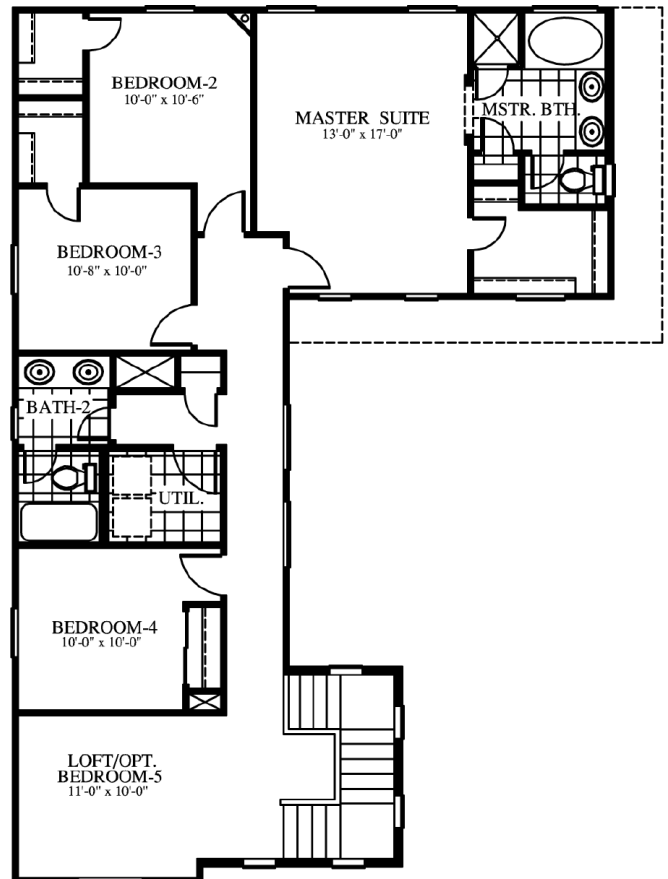

SIGNATURE SERIES
PROVENCE
2,151 SQ. FT.

ELEVATION A

ELEVATION B

ELEVATION C

Exterior stone is optional.

www.CareFreeHomesTexas.com

In a continuing effort to improve our product, CareFree Homes reserves the right to make changes or modifications to floor plans, specifications, materials, features and colors without notice. Window styles, availability, sizes and locations as well as ceiling heights and vaults and livable square footage will vary with choice of exterior elevations. All floor plans and lot square footages are approximate only. Total plan square footage calculations are from the outside of exterior walls and include interior partition walls. Optional features may be included at additional costs and are subject to construction cutoff dates. Lot premiums and HOA fees may apply. All maps, plans, landscaping and elevation renderings are artists' conceptions. Exterior stone is optional. This presentation constitutes intellectual property of CareFree Homes. Any copying, reproduction or use of this information without the written authorization of CareFree Homes is strictly prohibited. Prices are subject to change without notice. Consult a Sales Associate for additional information. 1.15.12

SIGNATURE SERIES

PROVENCE

2,151 SQ. FT.

- Two Story
- 4 Bedrooms
- 2 1/2 Baths
- Great Room
- Study
- Loft
- Covered Patio
- 2-Car Garage

Options:

- Study to Bedroom 6 & 3/4 Bath
- Loft to Bedroom 5
- Portico

FIRST FLOOR

SECOND FLOOR