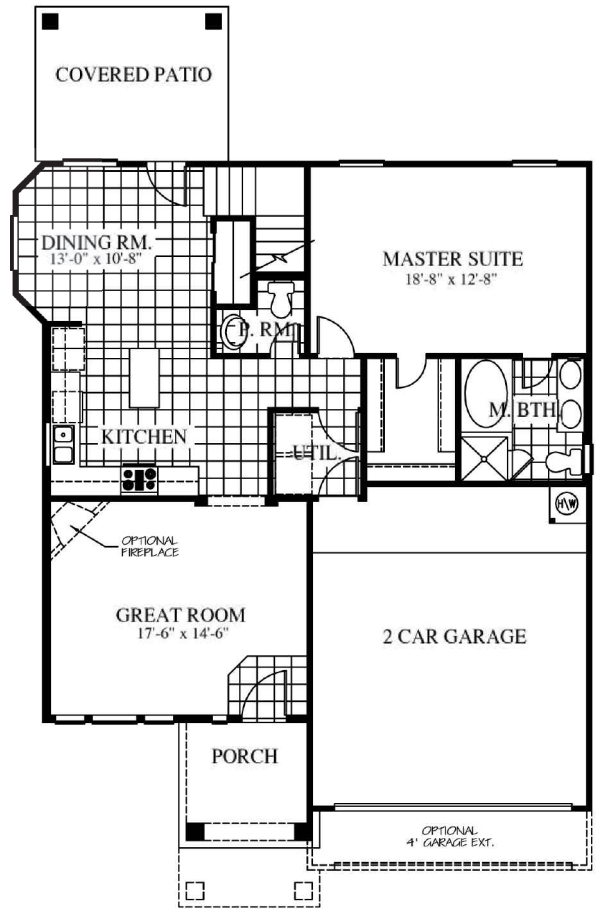

LEGACY COLLECTION  
**MONTREAL**  
1,820 SQ. FT.

ELEVATION A

ELEVATION B

Exterior stone is optional.

[www.CareFreeHomesTexas.com](http://www.CareFreeHomesTexas.com)

In a continuing effort to improve our product, CareFree Homes reserves the right to make changes or modifications to floor plans, specifications, materials, features and colors without notice. Window styles, availability, sizes and locations as well as ceiling heights and vaults and livable square footage will vary with choice of exterior elevations. All floor plans and lot square footages are approximate only. Total plan square footage calculations are from the outside of exterior walls and include interior partition walls. Optional features may be included at additional costs and are subject to construction cutoff dates. Lot premiums and HOA fees may apply. All maps, plans, landscaping and elevation renderings are artists' conceptions. Exterior stone is optional. This presentation constitutes intellectual property of CareFree Homes. Any copying, reproduction or use of this information without the written authorization of CareFree Homes is strictly prohibited. Prices are subject to change without notice. Consult a Sales Associate for additional information. 7.27.11

# MONTREAL

1,820 SQ. FT.

- Two-Story
- 4 Bedrooms
- 2 1/2 Baths
- Great Room
- Loft
- Covered Patio
- 2-Car Garage
- Optional
  - Outdoor Living Area
  - Extended Covered Patio
  - Fireplace
  - 4-Ft Garage Extension

FIRST FLOOR

SECOND FLOOR