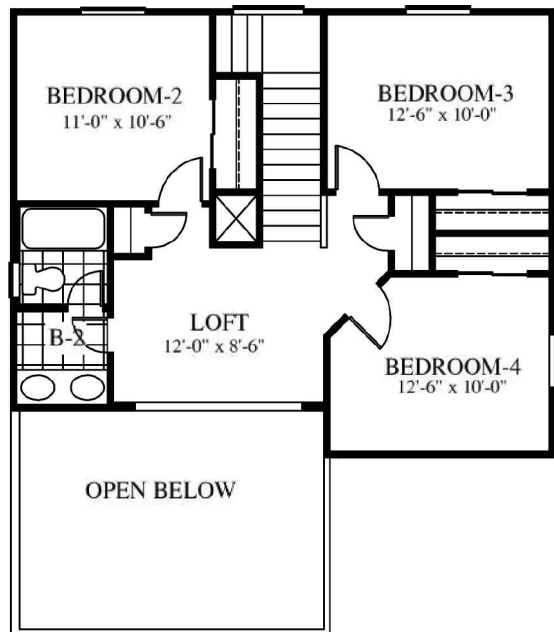

LEGACY COLLECTION  
**MONTREAL**  
1,820 SQ. FT.

ELEVATION A

ELEVATION B

Exterior stone is optional.

[www.CareFreeHomesTexas.com](http://www.CareFreeHomesTexas.com)

In a continuing effort to improve our product, CareFree Homes reserves the right to make changes or modifications to floor plans, specifications, materials, features and colors without notice. Window styles, availability, sizes and locations as well as ceiling heights and vaults and livable square footage will vary with choice of exterior elevations. All floor plans and lot square footages are approximate only. Total plan square footage calculations are from the outside of exterior walls and include interior partition walls. Optional features may be included at additional costs and are subject to construction cutoff dates. Lot premiums and HOA fees may apply. All maps, plans, landscaping and elevation renderings are artists' conceptions. Exterior stone is optional. This presentation constitutes intellectual property of CareFree Homes. Any copying, reproduction or use of this information without the written authorization of CareFree Homes is strictly prohibited. Prices are subject to change without notice. Consult a Sales Associate for additional information. 7.27.11

# MONTREAL

1,820 SQ. FT.

- Two-Story
- 4 Bedrooms
- 2 1/2 Baths
- Great Room
- Loft
- Covered Patio
- 2-Car Garage
- Optional
  - Outdoor Living Area
  - Extended Covered Patio
  - Fireplace
  - 4-Ft Garage Extension

FIRST FLOOR

SECOND FLOOR