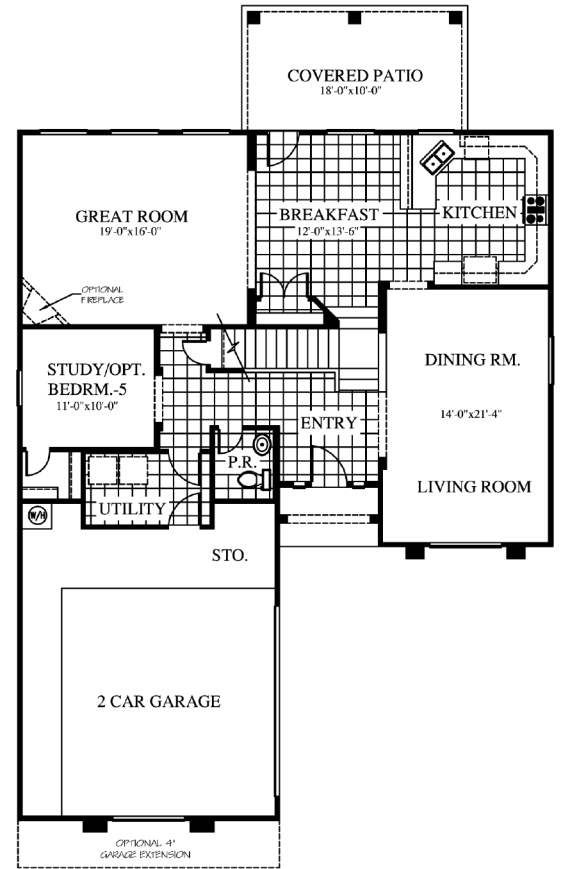

LEGACY COLLECTION
MANDALAY
2,849 SQ. FT.

ELEVATION A

ELEVATION B

ELEVATION C

Exterior stone is optional.

www.CareFreeHomesTexas.com

In a continuing effort to improve our product, CareFree Homes reserves the right to make changes or modifications to floor plans, specifications, materials, features and colors without notice. Window styles, availability, sizes and locations as well as ceiling heights and vaults and livable square footage will vary with choice of exterior elevations. All floor plans and lot square footages are approximate only. Total plan square footage calculations are from the outside of exterior walls and include interior partition walls. Optional features may be included at additional costs and are subject to construction cutoff dates. Lot premiums and HOA fees may apply. All maps, plans, landscaping and elevation renderings are artists' conceptions. Exterior stone is optional. This presentation constitutes intellectual property of CareFree Homes. Any copying, reproduction or use of this information without the written authorization of CareFree Homes is strictly prohibited. Prices are subject to change without notice. Consult a Sales Associate for additional information. 4.10.12

LEGACY COLLECTION

MANDALAY

2,849 SQ. FT

- Two-Story
- 3 Bedrooms
- 2 1/2 Baths
- Great Room
- Formal Living Room
- Formal Dining Room
- Study
- Loft
- Covered Patio
- 2-Car Garage
- Optional
 - Loft to Bedroom 4
 - Study to Bedroom 5
 - Bonus Room above Garage
 - Tech Center
 - Balcony
 - Outdoor Living Area
 - 4-Ft Garage Extension

FIRST FLOOR

SECOND FLOOR