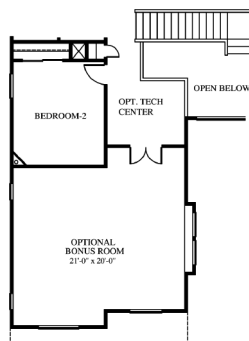

LEGACY COLLECTION
MANDALAY
2,849 SQ. FT.

ELEVATION A

ELEVATION B

ELEVATION C

Exterior stone is optional.

www.CareFreeHomesTexas.com

In a continuing effort to improve our product, CareFree Homes reserves the right to make changes or modifications to floor plans, specifications, materials, features and colors without notice. Window styles, availability, sizes and locations as well as ceiling heights and vaults and livable square footage will vary with choice of exterior elevations. All floor plans and lot square footages are approximate only. Total plan square footage calculations are from the outside of exterior walls and include interior partition walls. Optional features may be included at additional costs and are subject to construction cutoff dates. Lot premiums and HOA fees may apply. All maps, plans, landscaping and elevation renderings are artists' conceptions. Exterior stone is optional. This presentation constitutes intellectual property of CareFree Homes. Any copying, reproduction or use of this information without the written authorization of CareFree Homes is strictly prohibited. Prices are subject to change without notice. Consult a Sales Associate for additional information. 4.10.12

LEGACY COLLECTION

MANDALAY

2,849 SQ. FT

- Two-Story
- 3 Bedrooms
- 2 1/2 Baths
- Great Room
- Formal Living Room
- Formal Dining Room
- Study
- Loft
- Covered Patio
- 2-Car Garage
- Optional
 - Loft to Bedroom 4
 - Study to Bedroom 5
 - Bonus Room above Garage
 - Tech Center
 - Balcony
 - Outdoor Living Area
 - 4-Ft Garage Extension

FIRST FLOOR

SECOND FLOOR