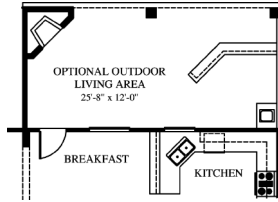

LEGACY COLLECTION
MANDALAY
2,849 SQ. FT.

ELEVATION A

ELEVATION B

ELEVATION C

Exterior stone is optional.

www.CareFreeHomesTexas.com

In a continuing effort to improve our product, CareFree Homes reserves the right to make changes or modifications to floor plans, specifications, materials, features and colors without notice. Window styles, availability, sizes and locations as well as ceiling heights and vaults and livable square footage will vary with choice of exterior elevations. All floor plans and lot square footages are approximate only. Total plan square footage calculations are from the outside of exterior walls and include interior partition walls. Optional features may be included at additional costs and are subject to construction cutoff dates. Lot premiums and HOA fees may apply. All maps, plans, landscaping and elevation renderings are artists' conceptions. Exterior stone is optional. This presentation constitutes intellectual property of CareFree Homes. Any copying, reproduction or use of this information without the written authorization of CareFree Homes is strictly prohibited. Prices are subject to change without notice. Consult a Sales Associate for additional information. 4.10.12

LEGACY COLLECTION

MANDALAY

2,849 SQ. FT

- Two-Story
- 3 Bedrooms
- 2 1/2 Baths
- Great Room
- Formal Living Room
- Formal Dining Room
- Study
- Loft
- Covered Patio
- 2-Car Garage
- Optional
 - Loft to Bedroom 4
 - Study to Bedroom 5
 - Bonus Room above Garage
 - Tech Center
 - Balcony
 - Outdoor Living Area
 - 4-Ft Garage Extension

FIRST FLOOR

SECOND FLOOR